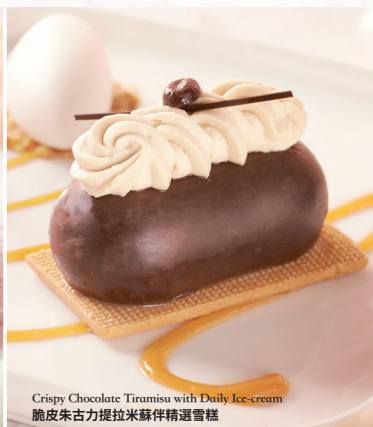

Black Sesame & Salted Egg Yolk Lava Cake
with Daily Ice-cream
黑芝麻黃金流心心太軟伴精選雪糕

Crispy Chocolate Tiramisu with Daily Ice-cream
脆皮朱古力提拉米蘇伴精選雪糕